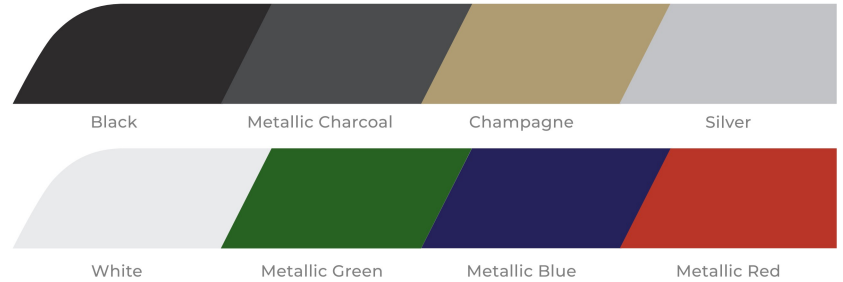

GENERAL

COLOR

SEATS

Standard:

Gray

Custom:

Carbon Fiber

Saddle

SEATS

Custom Stitched Premium Leather:

- Flat
- Bolstered

BATTERY

- Advanced Li Battery
- Trojan® Battery

MULTIMEDIA

- Wet Sounds® Stealth 6 Soundbar
- Wet Sounds® Stealth 10 Soundbar
- Wet Sounds® Subwoofer